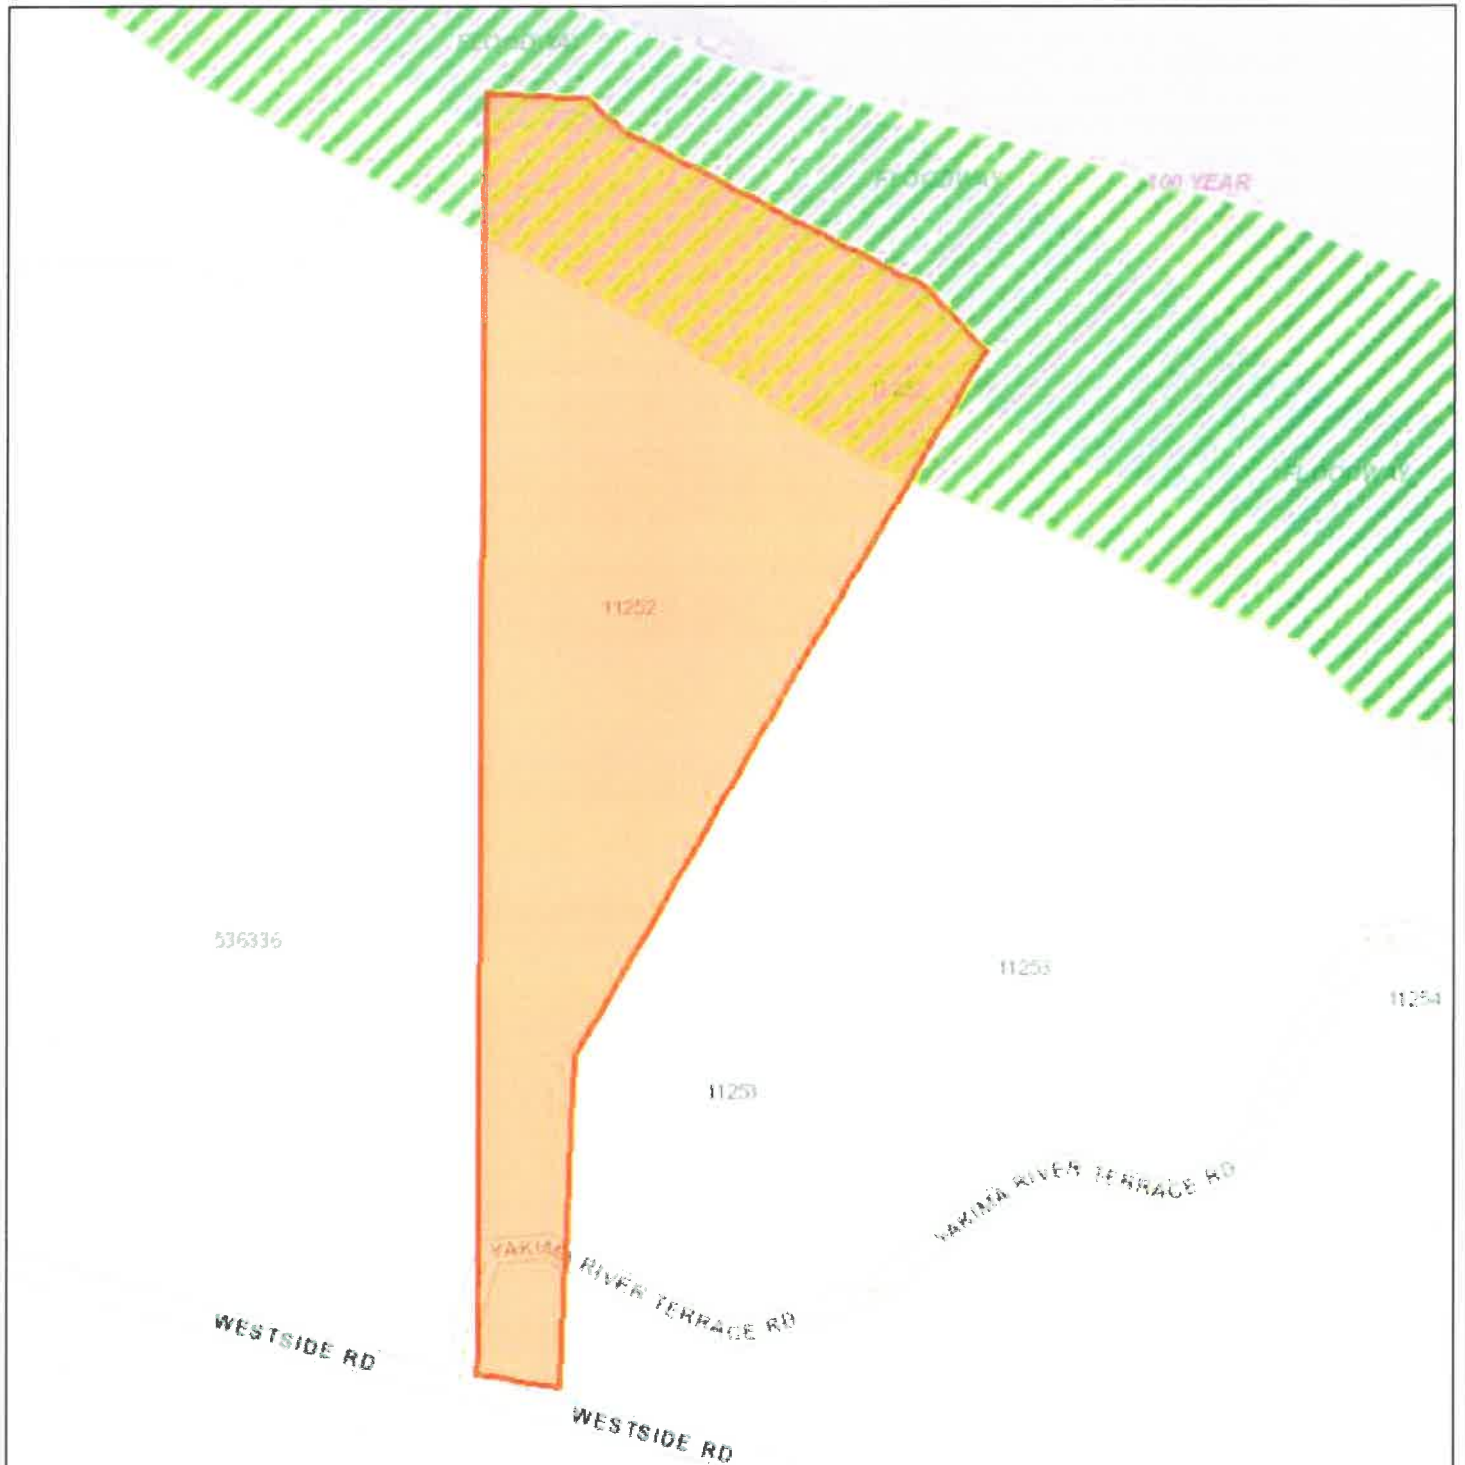

Flood map for PSA PSA-18-00392

Date: 8/14/2018

1 inch = 188 feet
Relative Scale 1:2,257

Disclaimer:
Kittitas County makes every effort to produce and publish the most current and accurate information possible. No warranties, expressed or implied, are provided for the data, its use, or its interpretation. Kittitas County does not guarantee the accuracy of the material contained herein and is not responsible for any use, misuse or representations by others regarding this information or its derivatives.

RECEIVED
SEP 19 2018
Kittitas County CDS

Hazardous Slope map for PSA PSA-18-00392

Date: 8/13/2018

1 inch = 376 feet
Relative Scale 1:4,514

Disclaimer:

Kittitas County makes every effort to produce and publish the most current and accurate information possible. No warranties, expressed or implied, are provided for the data, its use, or its interpretation. Kittitas County does not guarantee the accuracy of the material contained herein and is not responsible for any use, misuse or representations by others regarding this information or its derivatives.

RECEIVED
SEP 19 2018

Kittitas County CDS

Shoreline map for PSA PSA-18-00392

Date: 8/13/2018

1 inch = 376 feet
Relative Scale 1:4,514

Disclaimer:
Kittitas County makes every effort to produce and publish the most current and accurate information possible. No warranties, expressed or implied, are provided for the data, its use, or its interpretation. Kittitas County does not guarantee the accuracy of the material contained herein and is not responsible for any use, misuse or representations by others regarding this information or its derivatives.