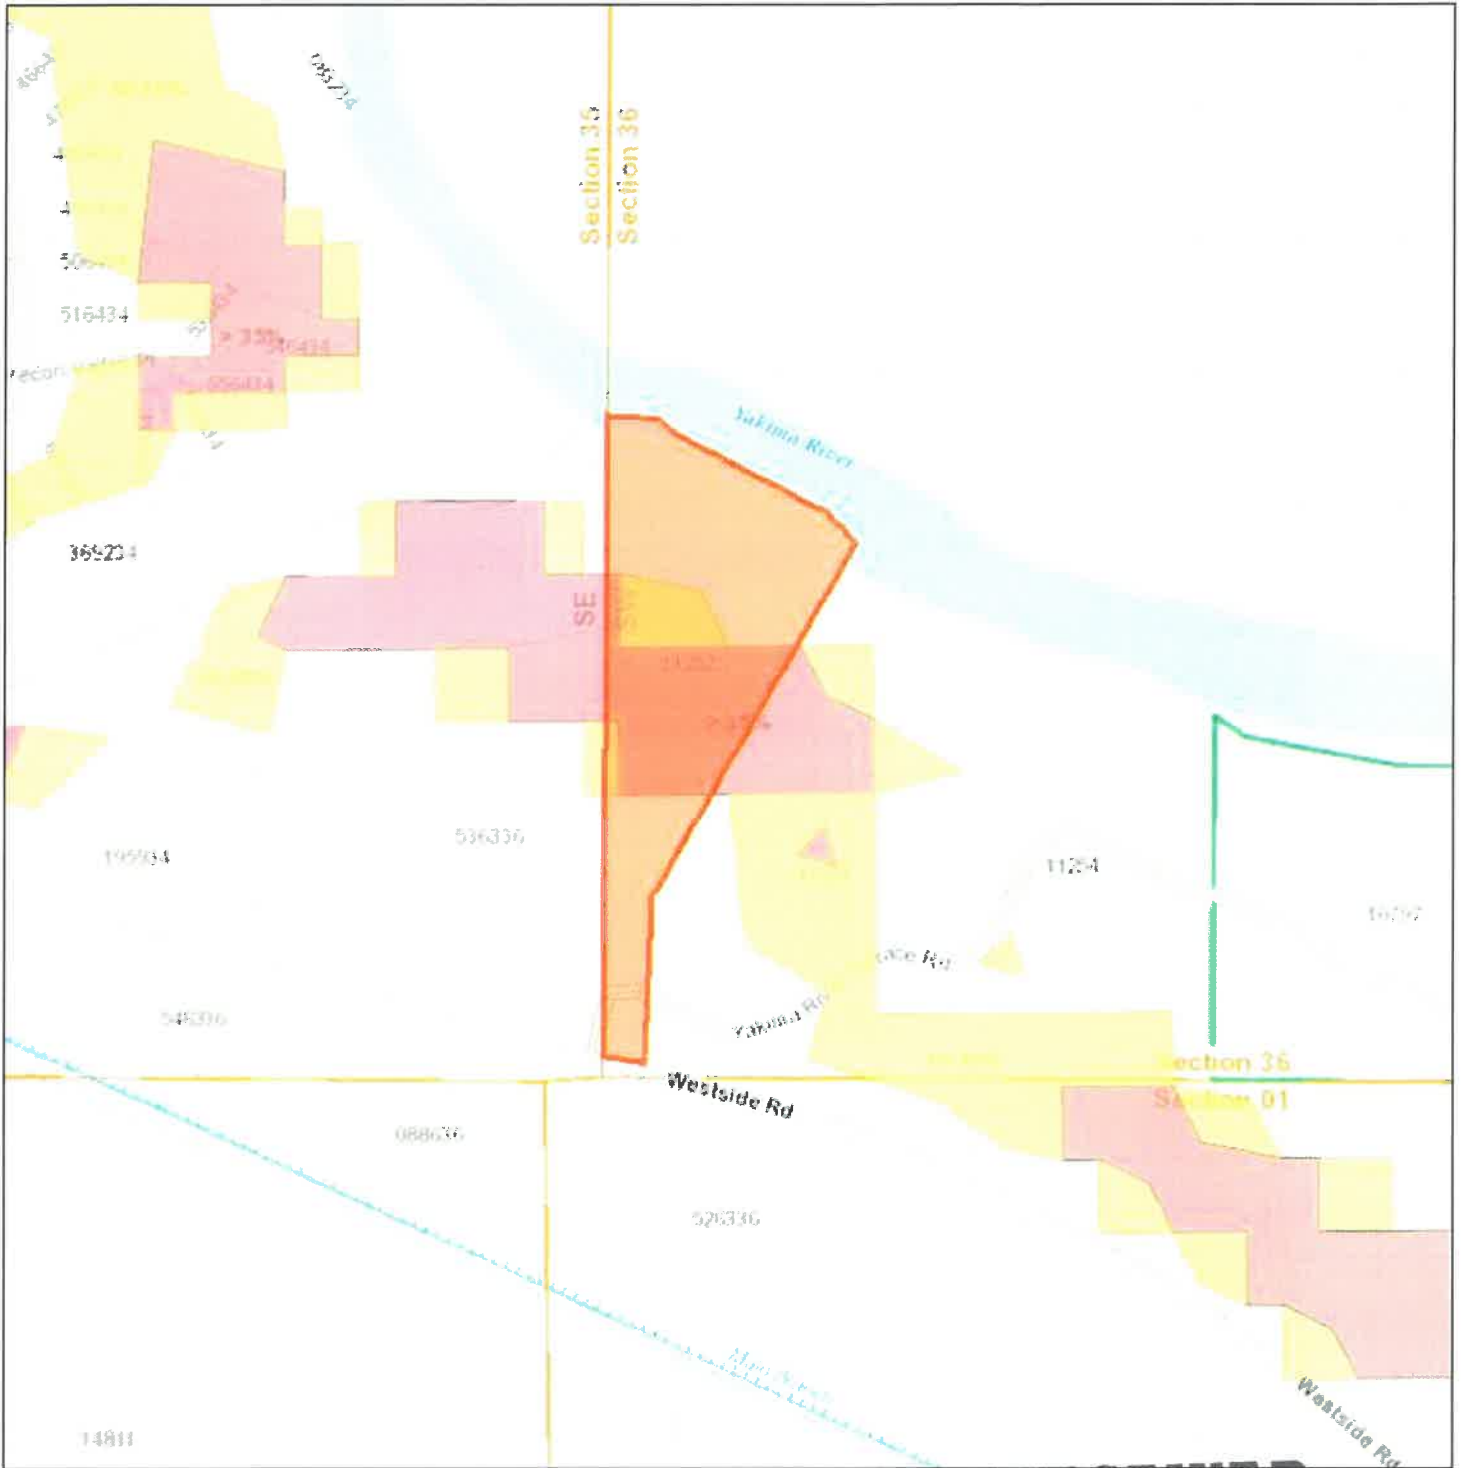

Flood map for PSA PSA-18-00392

Date: 8/14/2018

1 inch = 188 feet
Relative Scale 1:2,257

Disclaimer:
Kittitas County makes every effort to produce and publish the most current and accurate information possible. No warranties, expressed or implied, are provided for the data, its use, or its interpretation. Kittitas County does not guarantee the accuracy of the material contained herein and is not responsible for any use, misuse or representations by others regarding this information or its derivatives.

RECEIVED
SEP 19 2018
Kittitas County CDS

Hazardous Slope map for PSA PSA-18-00392

Date: 8/13/2018

1 inch = 376 feet
Relative Scale 1:4,514

Disclaimer:

Kittitas County makes every effort to produce and publish the most current and accurate information possible. No warranties, expressed or implied, are provided for the data, its use, or its interpretation. Kittitas County does not guarantee the accuracy of the material contained herein and is not responsible for any use, misuse or representations by others regarding this information or its derivatives.

RECEIVED
SEP 19 2018

Kittitas County CDS

Shoreline map for PSA PSA-18-00392

Date: 8/13/2018

1 inch = 376 feet
Relative Scale 1:4,514

Disclaimer:
Kittitas County makes every effort to produce and publish the most current and accurate information possible. No warranties, expressed or implied, are provided for the data, its use, or its interpretation. Kittitas County does not guarantee the accuracy of the material contained herein and is not responsible for any use, misuse or representations by others regarding this information or its derivatives.