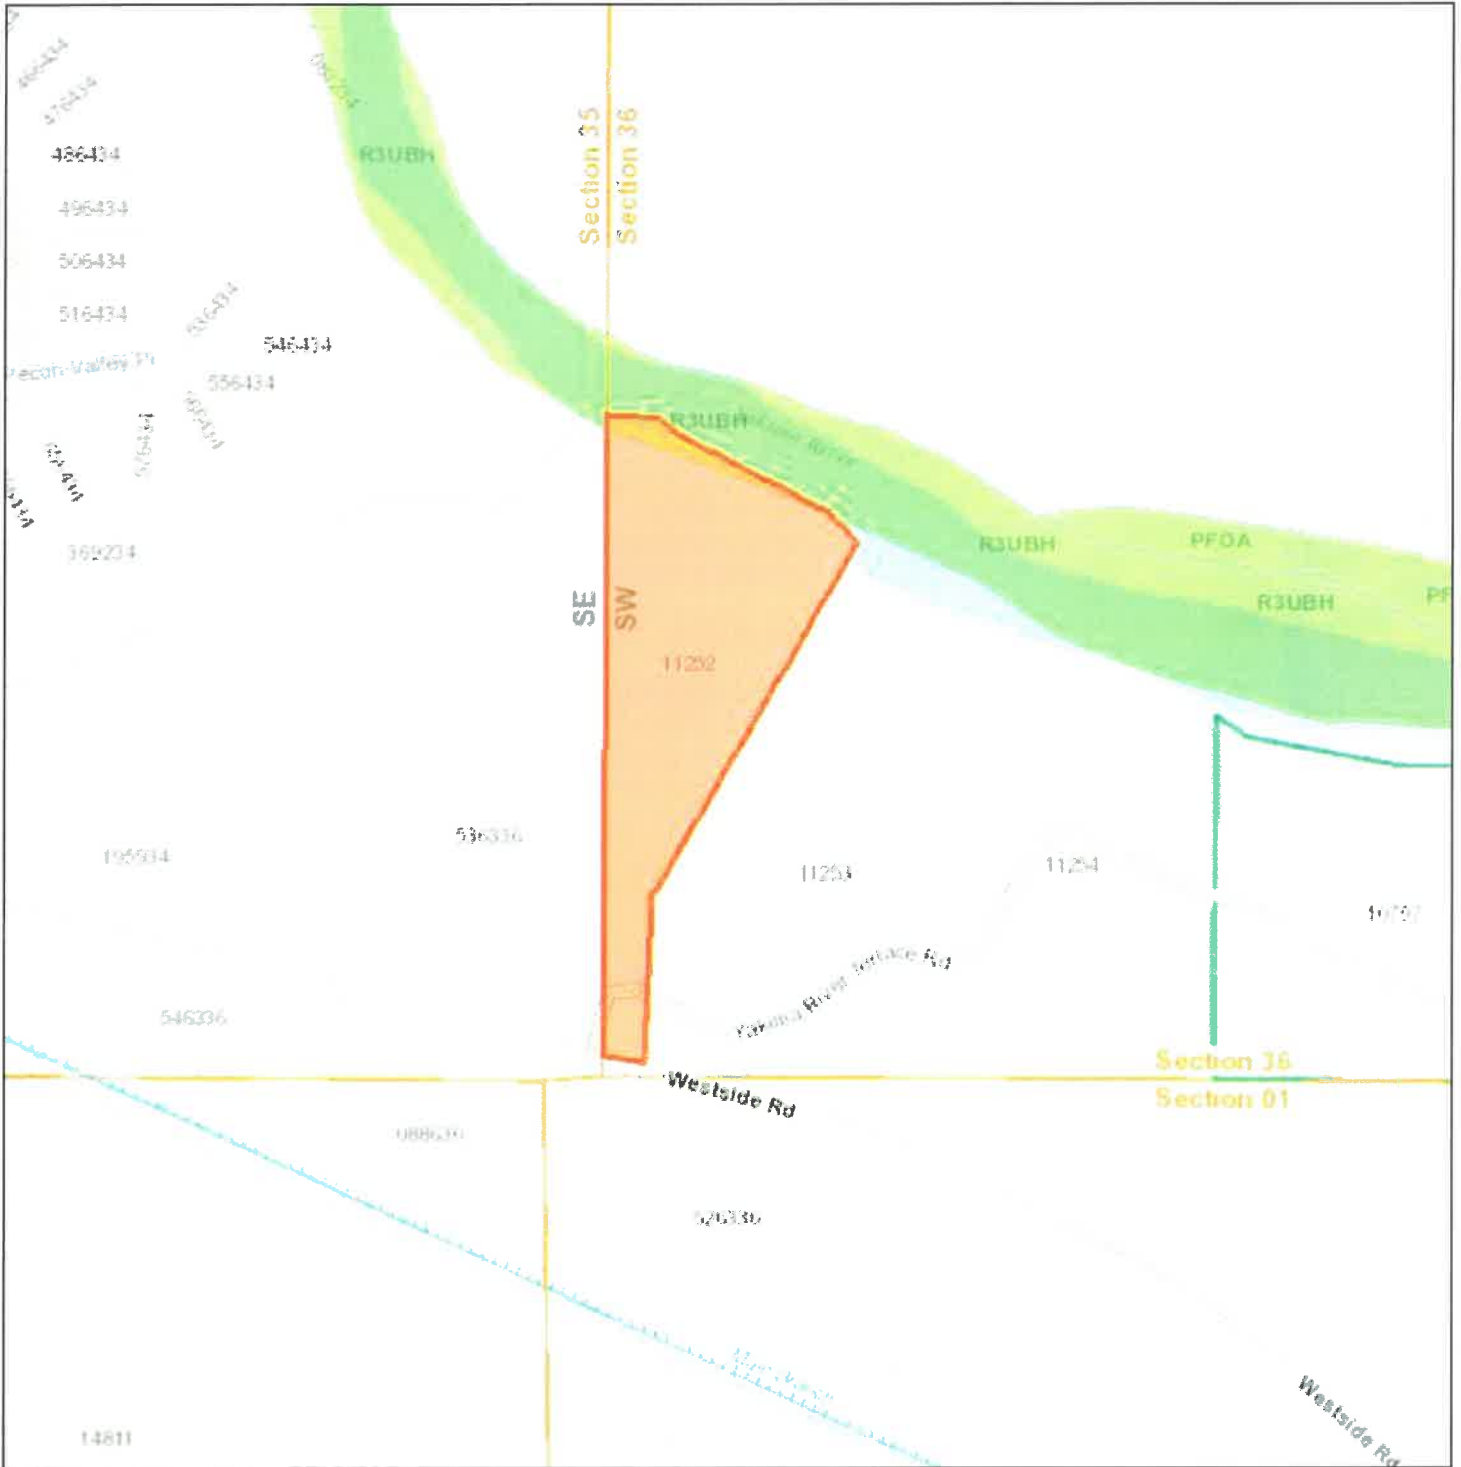

Wetland map for PSA PSA-18-00392

Date: 8/13/2018

1 inch = 376 feet
Relative Scale 1:4,514

Disclaimer:
Kittitas County makes every effort to produce and publish the most current and accurate information possible. No warranties, expressed or implied, are provided for the data, its use, or its interpretation. Kittitas County does not guarantee the accuracy of the material contained herein and is not responsible for any use, misuse or representations by others regarding this information or its derivatives.

RECEIVED

SEP 19 2018

Kittitas County CDS