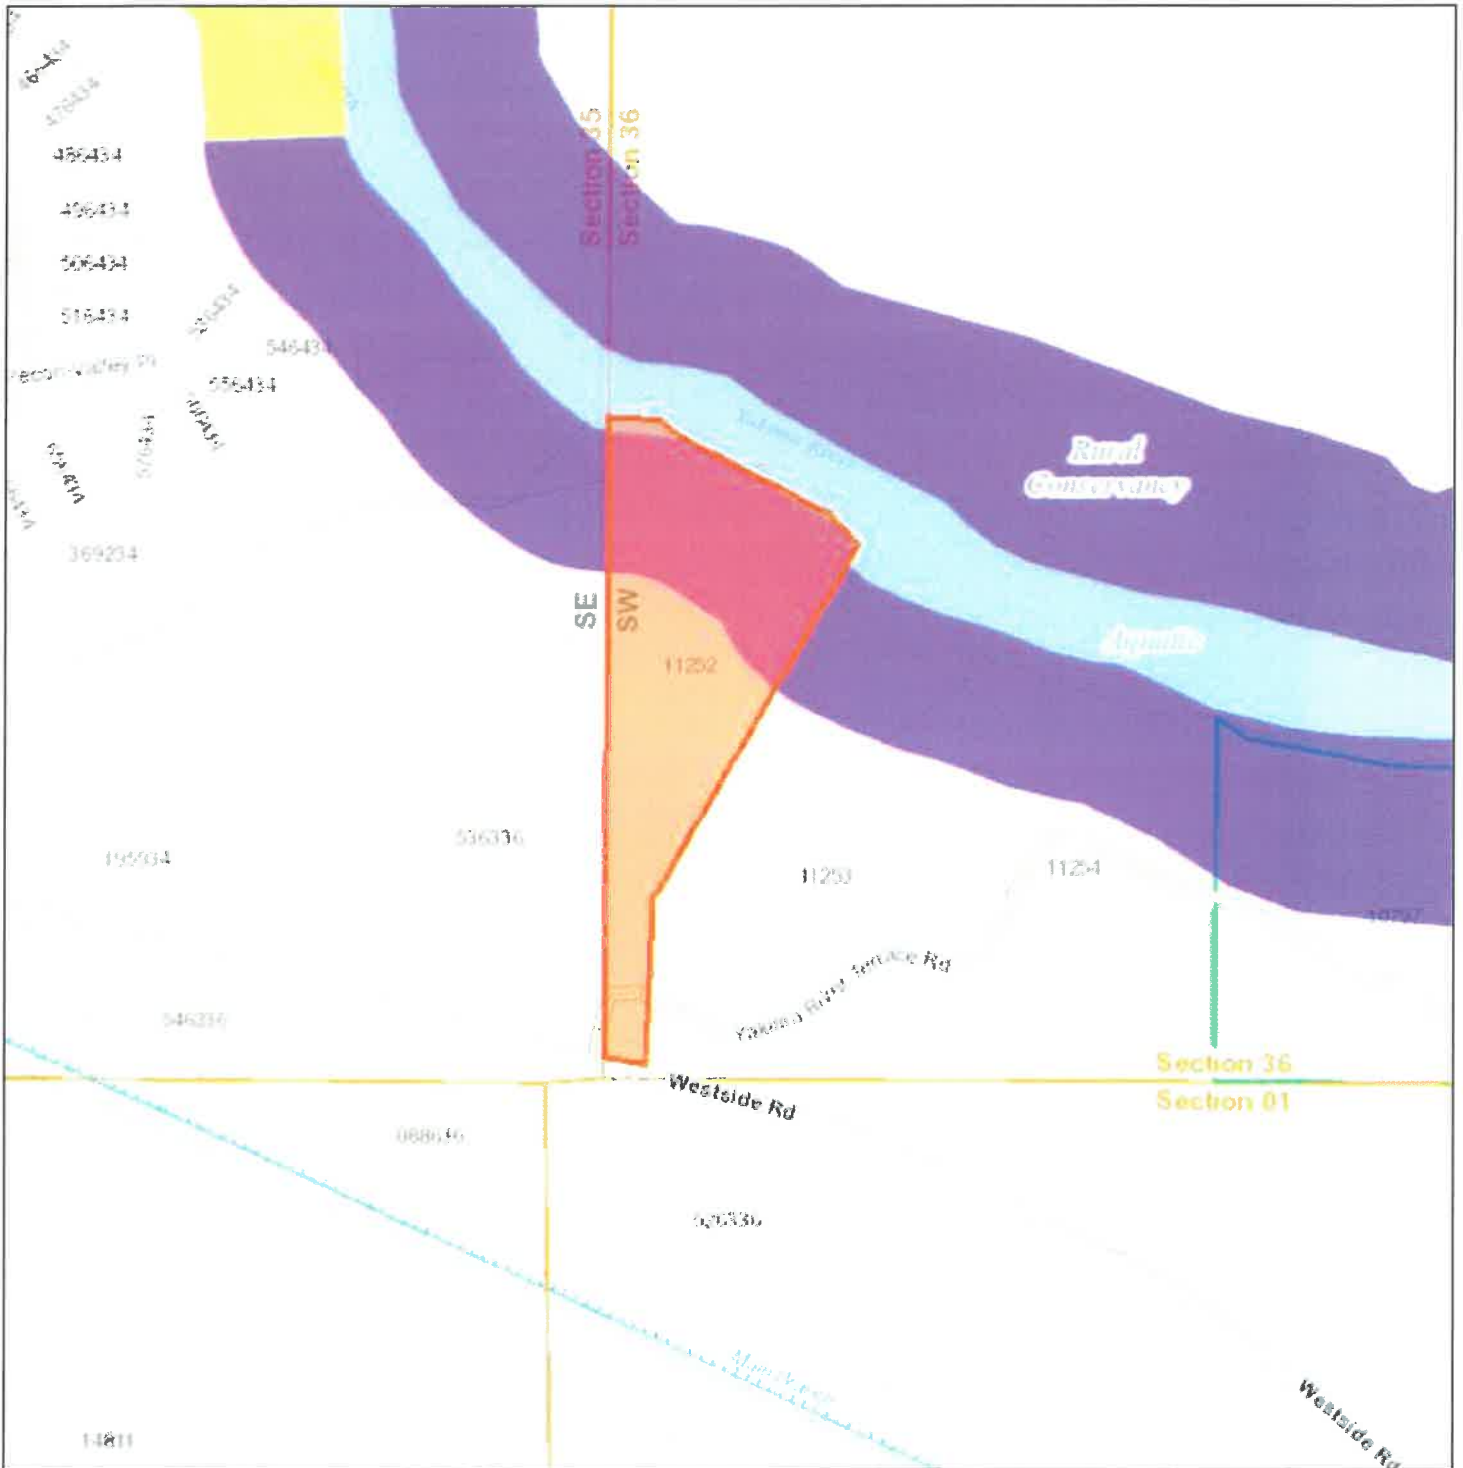

Flood map for PSA PSA-18-00392

Date: 8/14/2018

1 inch = 188 feet
Relative Scale 1:2,257

Disclaimer:
Kittitas County makes every effort to produce and publish the most current and accurate information possible. No warranties, expressed or implied, are provided for the data, its use, or its interpretation. Kittitas County does not guarantee the accuracy of the material contained herein and is not responsible for any use, misuse or representations by others regarding this information or its derivatives.

RECEIVED
SEP 19 2018
Kittitas County CDS

Hazardous Slope map for PSA PSA-18-00392

Date: 8/13/2018

1 inch = 376 feet
Relative Scale 1:4,514

Disclaimer:

Kittitas County makes every effort to produce and publish the most current and accurate information possible. No warranties, expressed or implied, are provided for the data, its use, or its interpretation. Kittitas County does not guarantee the accuracy of the material contained herein and is not responsible for any use, misuse or representations by others regarding this information or its derivatives.

RECEIVED
SEP 19 2018

Kittitas County CDS

Shoreline map for PSA PSA-18-00392

Date: 8/13/2018

1 inch = 376 feet
Relative Scale 1:4,514

Disclaimer:
Kittitas County makes every effort to produce and publish the most current and accurate information possible. No warranties, expressed or implied, are provided for the data, its use, or its interpretation. Kittitas County does not guarantee the accuracy of the material contained herein and is not responsible for any use, misuse or representations by others regarding this information or its derivatives.